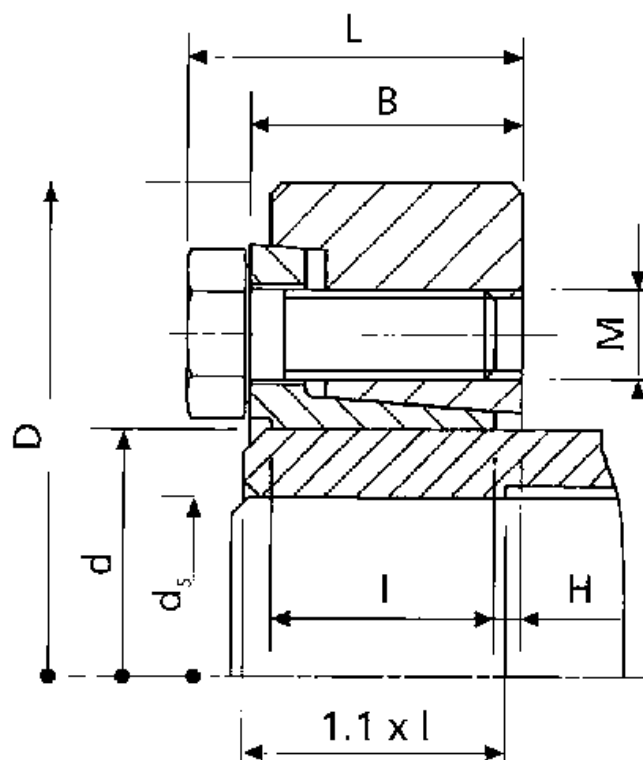

Article number: 437800075

Description: Rota-fix shaft-hub connection SB 75

## Measures

|             |         |                               |        |
|-------------|---------|-------------------------------|--------|
| B mm        | = 31.0  | M mm                          | = M10  |
| d H8 mm     | = 75    | T N m torque                  | = 3800 |
| D mm        | = 138.0 | Ts N m bolt tightening torque | = 70   |
| ds mm       | = 55    |                               |        |
| F kN torque | = 138   |                               |        |
| H           | = 4.0   |                               |        |
| I mm        | = 25.0  |                               |        |
| L mm        | = 38.0  |                               |        |